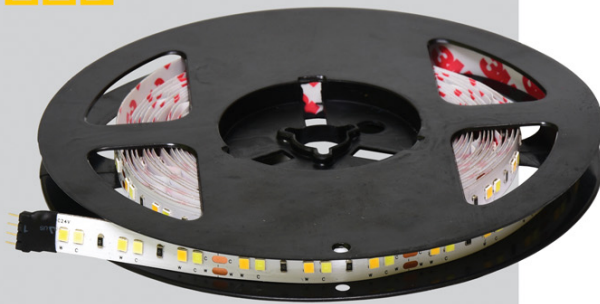

LED / ZÁŘIVKOVÁ SVÍTIDLA

LED / ŽIARIVKOVÉ SVIETIDLÁ

NOVINKA
LED

STRIP SET

5m **620lm/m**

DX-SMD2835-BI/5M/TUYA

DX-SMD2835-BI/5M/TUYA

8590849530667

<https://smartapp.tuya.com/smartlife>

NOVINKA
LED

STRIP SET RGB

5m **625lm/m**

DX-SMD5050-RGBW/5M/TUYA

DX-SMD5050-RGBW/5M/TUYA

8590849530681

<https://smartapp.tuya.com/smartlife>