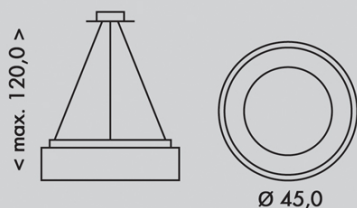

WMKL01R-40W/LED-SED

8590849530070

NOVINKA  
LED

NEST  
A+

40W 2600lm

WMKL02R-40W/LED-BI

40W 2600lm

WMKL02R-40W/LED-SED