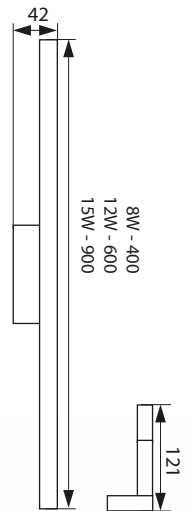

IP44

ASTEN LED

ASTEN LED IP44 8W NW

ASTEN LED IP44 12W NW

ASTEN LED IP44 15W NW

220-240V~
50/60Hz

4000 K

≥15000

2x(0,7-1,5)

25000

EAC

CE

Kanlux

Model	Part Number	Power (W)	Beam Spread (lm)
ASTEN LED IP44 8W-NW	26680	8 W	450 lm
ASTEN LED IP44 12W-NW	26681	12 W	770 lm
ASTEN LED IP44 15W-NW	26682	15 W	970 lm

CZ
hliník, plast

SK
hliník, plast