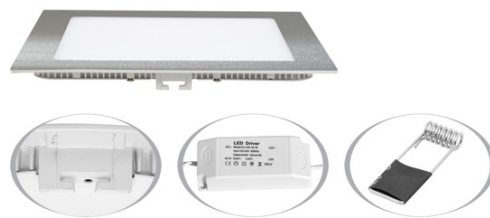

LED / žárovková svítidla LED / žiarivkové svietidlá opravy osvetleniowe

NOVINKA

RAFA

A+

6W 420lm	6W 440lm	LED-WSQ-6W/27/CHR 85908491524642
LED-WSQ-6W/27/CHR	LED-WSQ-6W/41/CHR	LED-WSQ-6W/41/CHR 85908491524666
12W 860lm	12W 880lm	LED-WSQ-12W/27/CHR 85908491524529
LED-WSQ-12W/27/CHR	LED-WSQ-12W/41/CHR	LED-WSQ-12W/41/CHR 85908491524543
18W 1530lm	18W 1550lm	LED-WSQ-18W/27/CHR 85908491524567
LED-WSQ-18W/27/CHR	LED-WSQ-18W/41/CHR	LED-WSQ-18W/41/CHR 85908491524581
25W 2240lm	25W 2260lm	LED-WSQ-25W/27/CHR 85908491524604
LED-WSQ-25W/27/CHR	LED-WSQ-25W/41/CHR	LED-WSQ-25W/41/CHR 85908491524628

CE	~230V	F	LED	30x SMD 2835	60x SMD 2835	90x SMD 2835	120x SMD 2835	max. 6W	max. 12W	max. 18W	max. 25W	140°	IP20	30000h	2700K	4100K
Ra >80	House icon	Grid icon	LED icon	Box icon	5											