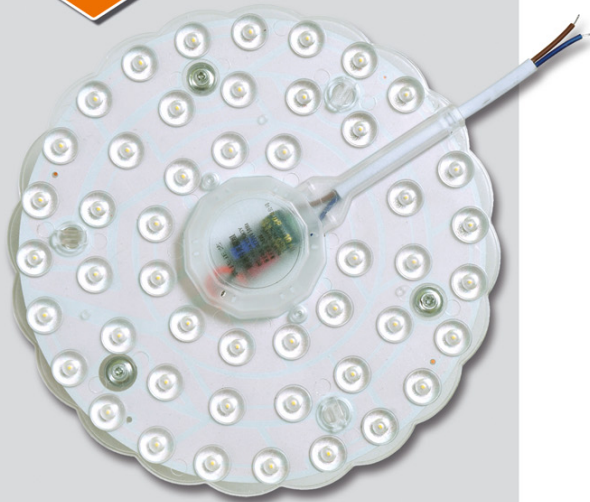

< 2,5 >

10W Ø 12,0
16W Ø 18,0
20W Ø 18,0
24W Ø 19,0

10W 800lm

LED-MZ-10W/4100

20W 1800lm

LED-MZ-20W/4100

16W 1440lm

LED-MZ-16W/4100

24W 2160lm

LED-MZ-24W/4100

LED-MZ-10W/4100

LED-MZ-16W/4100

LED-MZ-20W/4100

LED-MZ-24W/4100