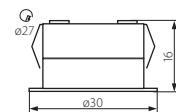

LED SMD

Bodové LED svítidlo
Bodové LED svetidlo
LED lámpatest

IP65

IMBER

IMBER LED

Kanlux

Te(K)
EUPSE
s 6x Macikdam

IMBER LED NW	5905339235206	4000
IMBER LED CW	5905339235213	6500